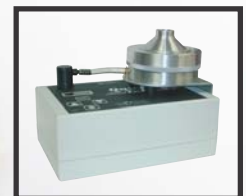

you expect
Ease
you demand
Performance

QuickTake 30 Sample Pump

- **Grab sample pump with constant flow from 10 to 30 L/min**
 - Maintains set flow throughout a sampling period for complete sample integrity
 - Ideal for use with BioStage Impactors, spore trap cassettes such as VersaTrap or Air-O-Cell, asbestos cassettes, wall cavity samplers, or impaction samplers that require flows to 30 L/min
- **Run times up to four hours on one battery charge**
 - AC charger/adaptor for extended sampling
 - Reliable rechargeable lithium-ion battery pack
- **Compact and portable**
 - 9.3 x 8.4 x 3.5 in (23.6 x 21.3 x 8.9 cm)
 - Weighs only 4.8 pounds (2.2 kg)
 - Handle for easy portability
- **Easy-to-use programmable timer for unattended sampling**
 - Select sample time presets or customize timer from 1 to 999 minutes
 - Continuous run with manual shut-off
 - Intermittent sampling
 - Large, easy-to-use keypad
- **Versatile sampling accessories**
 - Wand for sampling in ductwork and other hard-to-reach areas
 - Mounting bracket for BioStage allows impactor to be mounted directly on pump
- **Easy-to-use**
 - Simple no-tool calibration using any reliable calibrator
 - End-of-cycle visual and audible alarms

QuickTake 30 with BioStage on mounting bracket

QuickTake 30 with spore trap cassette

QuickTake 30 with spore trap cassette on sampling wand

QuickTake 30 Sample Pump Ordering

QuickTake Pumps contain Li-Ion batteries and are subject to special shipping regulations.