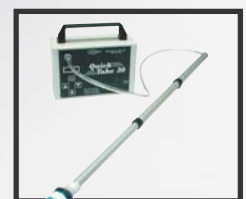

you expect
Ease
you demand
Performance

QuickTake 30 Sample Pump

- **Grab sample pump with constant flow from 10 to 30 L/min**
 - Maintains set flow throughout a sampling period for complete sample integrity
 - Ideal for use with BioStage Impactors, spore trap cassettes such as VersaTrap or Air-O-Cell, asbestos cassettes, wall cavity samplers, or impaction samplers that require flows to 30 L/min
- **Run times up to four hours on one battery charge**
 - AC charger/adaptor for extended sampling
 - Reliable rechargeable lithium-ion battery pack
- **Compact and portable**
 - 9.3 x 8.4 x 3.5 in (23.6 x 21.3 x 8.9 cm)
 - Weighs only 4.8 pounds (2.2 kg)
 - Handle for easy portability
- **Easy-to-use programmable timer for unattended sampling**
 - Select sample time presets or customize timer from 1 to 999 minutes
 - Continuous run with manual shut-off
 - Intermittent sampling
 - Large, easy-to-use keypad
- **Versatile sampling accessories**
 - Wand for sampling in ductwork and other hard-to-reach areas
 - Mounting bracket for BioStage allows impactor to be mounted directly on pump
- **Easy-to-use**
 - Simple no-tool calibration using any reliable calibrator
 - End-of-cycle visual and audible alarms

QuickTake 30 with BioStage on mounting bracket

QuickTake 30 with spore trap cassette

QuickTake 30 with spore trap cassette on sampling wand

QuickTake 30 Sample Pump Ordering

QuickTake Pumps contain Li-Ion batteries and are subject to special shipping regulations.